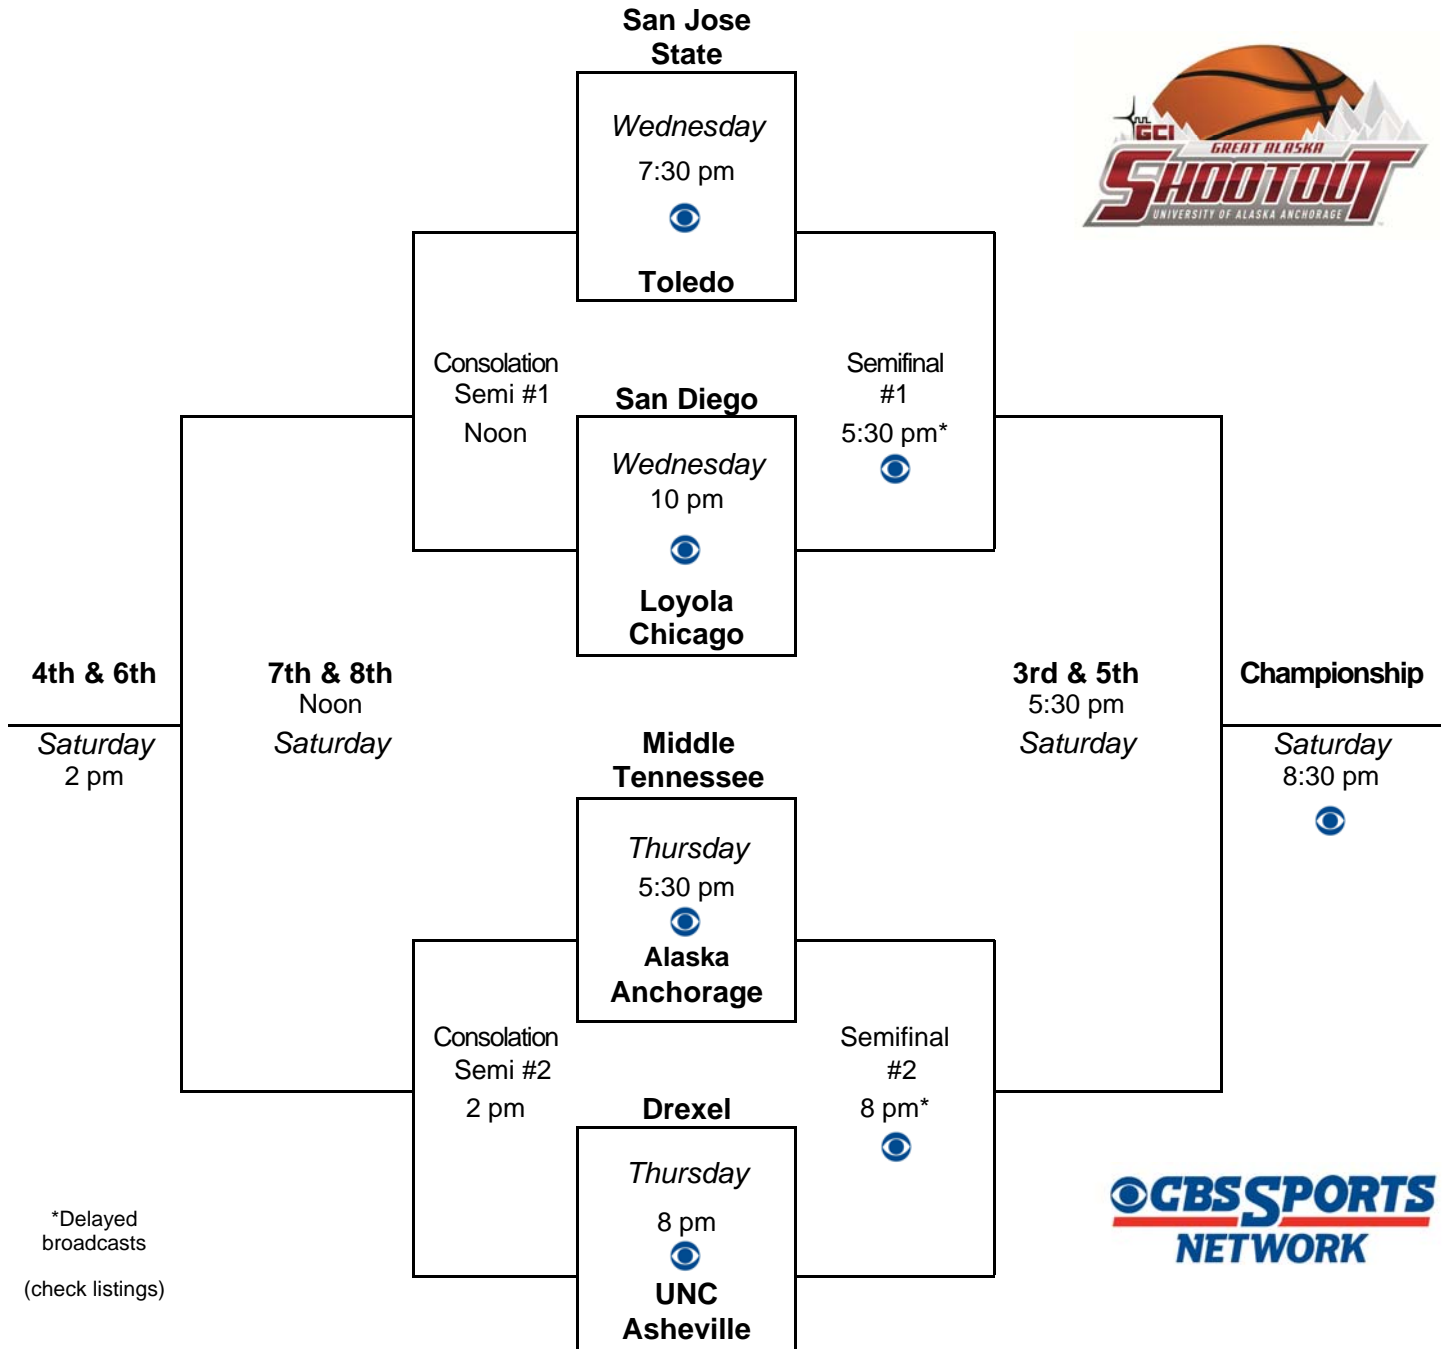

Men's Bracket

2015 GCI Great Alaska Shootout Nov. 25-28 - Alaska Airlines Center - Anchorage, Alaska

**NOV. 28
SATURDAY**

**NOV. 27
FRIDAY**

**NOV. 25-26
WED-THUR**

**NOV. 27
FRIDAY**

**NOV. 28
SATURDAY**

Time Zone Comparison Chart

Alaska	Pacific	Mountain	Central	Eastern
1:00 pm	2:00 pm	3:00 pm	4:00 pm	5:00 pm