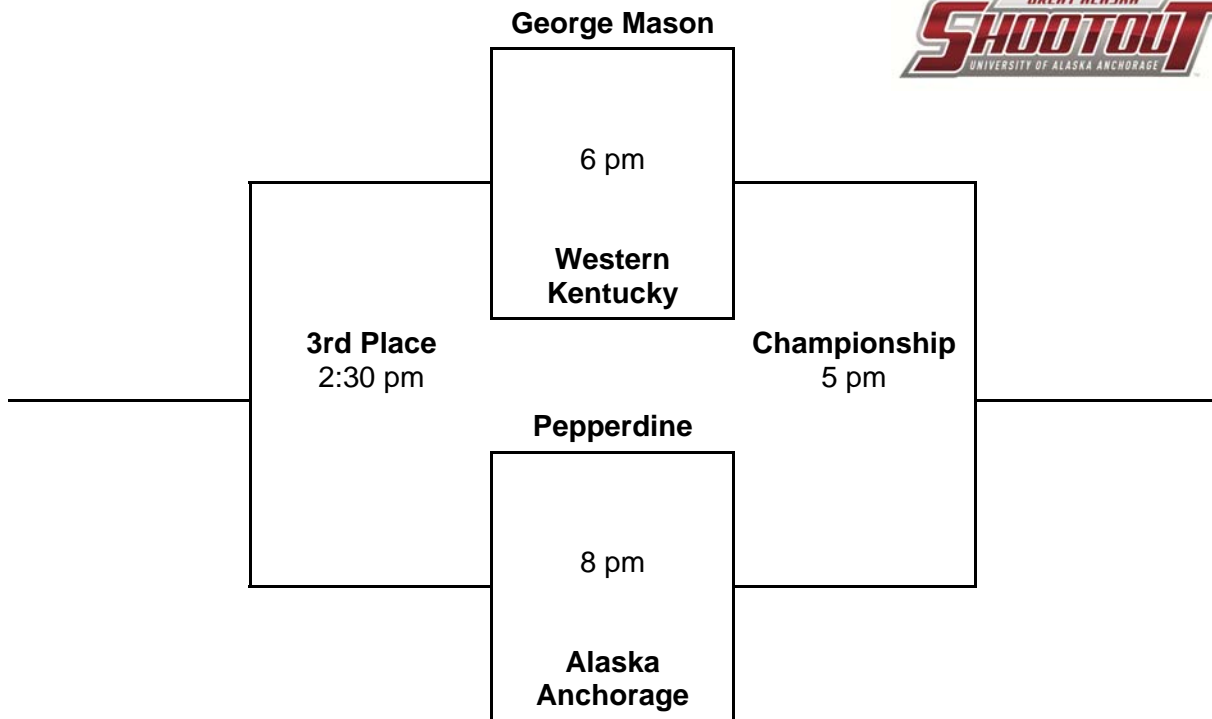

Women's Bracket

2015 GCI Great Alaska Shootout
Nov. 24-25 - Alaska Airlines Center - Anchorage, Alaska
 Hosted by the University of Alaska Anchorage

NOVEMBER
25
WEDNESDAY

NOVEMBER
24
TUESDAY

NOVEMBER
25
WEDNESDAY

All times AST

Time Zone Comparison Chart

Alaska	Pacific	Mountain	Central	Eastern
1:00 p.m.	2:00 p.m.	3:00 p.m.	4:00 p.m.	5:00 p.m.