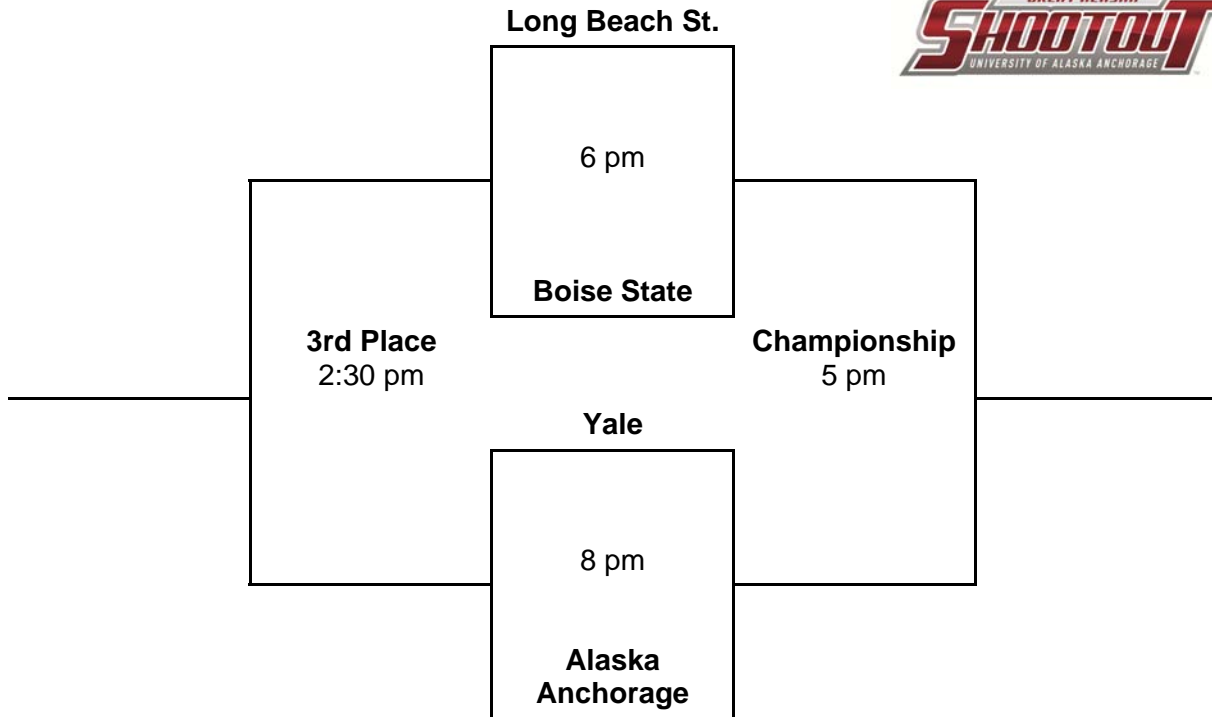

Women's Bracket

2014 GCI Great Alaska Shootout
Nov. 25-26 · Alaska Airlines Center · Anchorage, Alaska
 Hosted by the University of Alaska Anchorage

NOVEMBER
26
WEDNESDAY

NOVEMBER
25
TUESDAY

NOVEMBER
26
WEDNESDAY

All times AST

Time Zone Comparison Chart

Alaska	Pacific	Mountain	Central	Eastern
1:00 p.m.	2:00 p.m.	3:00 p.m.	4:00 p.m.	5:00 p.m.